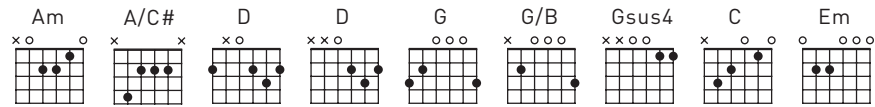

FOREVER FAITHFUL

Capo on first fret

Mike Mennard and Jodee Overfield

INTRO Am D G Gsus4 G Gsus4 G Gsus4 G

VERSE

C G/B D G C G D
 Make my life a life forever faithful though the lions may taunt me

C G/B D G C G D
 Make my heart a heart forever faithful though my failures may haunt me

C G/B D/F# Em C G/B Am D
 Lord You know we come so far You have proven that You are

CHORUS

G Gsus4 G Gsus4 G Em Am D
 Forever Faithful to Your purpose Forever faithful to Your plan

G Gsus4 G Em Am D G
 Forever faithful You are with me You are holding me in Your hand

VERSE

C G/B D G C G D
 Make my life a life forever faithful with a passion contagious

C G/B D G C G D
 Make my life like Yours forever faithful with compassion courageous

C G D/F# Em C G Am D
 Bring me to the ones in need Send Your love so I can be

CHORUS

C G/B D/F# Em C A/C# Am D
In a crowded room or a quiet place I will follow You living by Your grace

D G Gsus4 G Gsus4 G Gsus4 G Gsus4
Forever faithful Forever faithful

G Gsus4 G Gsus4 G Em Am D
Forever faithful to your purpose Forever faithful to Your plan